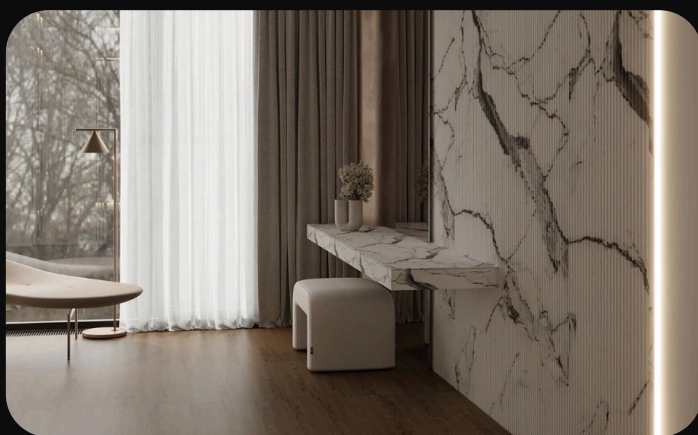

Bed Room Interior Design

Location: Al-Barshaii

Completion Date: Nov 2024

This bedroom interior design embraces a soft and soothing theme, where modern elegance meets comfort to create a beautiful and inviting atmosphere. The design highlights a perfect balance of style and functionality, tailored to enhance everyday living.

- **Soft theme with calming tones** – Setting a relaxing and elegant mood.
- **Modern bed design** – Combining comfort with refined aesthetics.
- **Wall lighting & bedside lamps** – Adding warmth and highlighting textures.
- **Stylish side tables** – Functional yet visually appealing accents.