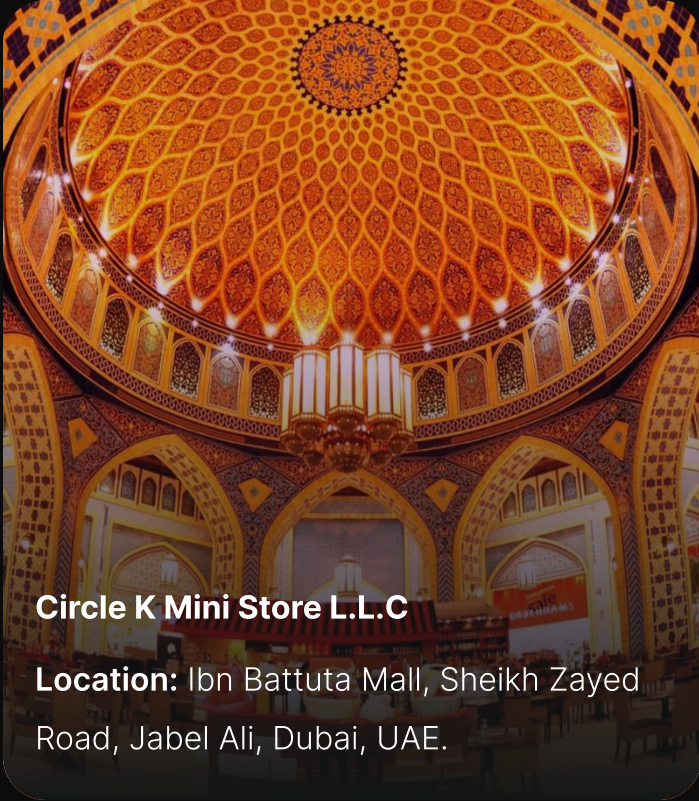

Client Review

List of Recent & Ongoing Projects

Circle K Mini Store L.L.C

Location: Ibn Battuta Mall, Sheikh Zayed Road, Jabel Ali, Dubai, UAE.

Apartment 807 Fit-out Work

Location: Creek Harbour, Tower 1, Dubai, UAE